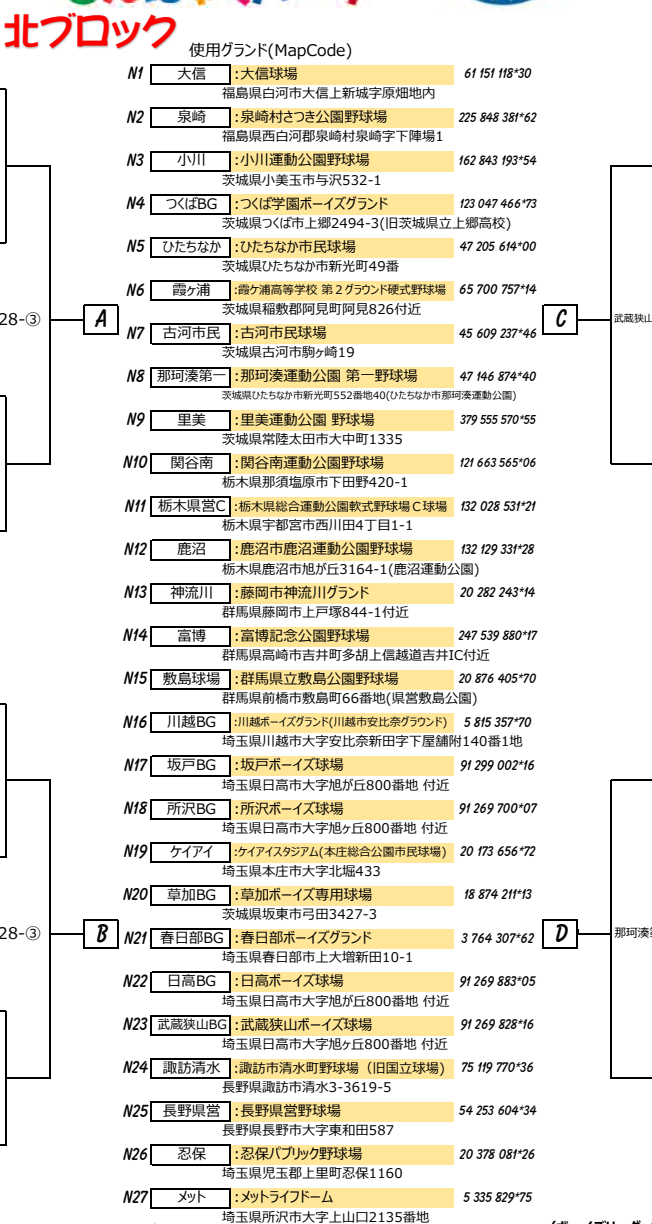

第22回 日本少年野球 関東ボーイズリーグ大会 トーナメント BOYS LEAGUE

小学生の部

抽選会: 2019年3月17日(日) 於 全国町村会館

Table listing participating teams for the elementary school division, including prefectures like Saitama, Kanagawa, and Chiba, and their respective team names and numbers.

中学生の部

Table listing participating teams for the middle school division, including prefectures like Nagano, Niigata, and Tokushima, and their respective team names and numbers.

Table listing participating teams for the middle school division, including prefectures like Gifu, Shizuoka, and Aichi, and their respective team names and numbers.

中学生の部 決勝トーナメント

南ブロック

成功のカゲに恩人あり

BOYS LEAGUE

Table listing participating teams for the middle school division, including prefectures like Chiba, Kanagawa, and Saitama, and their respective team names and numbers.