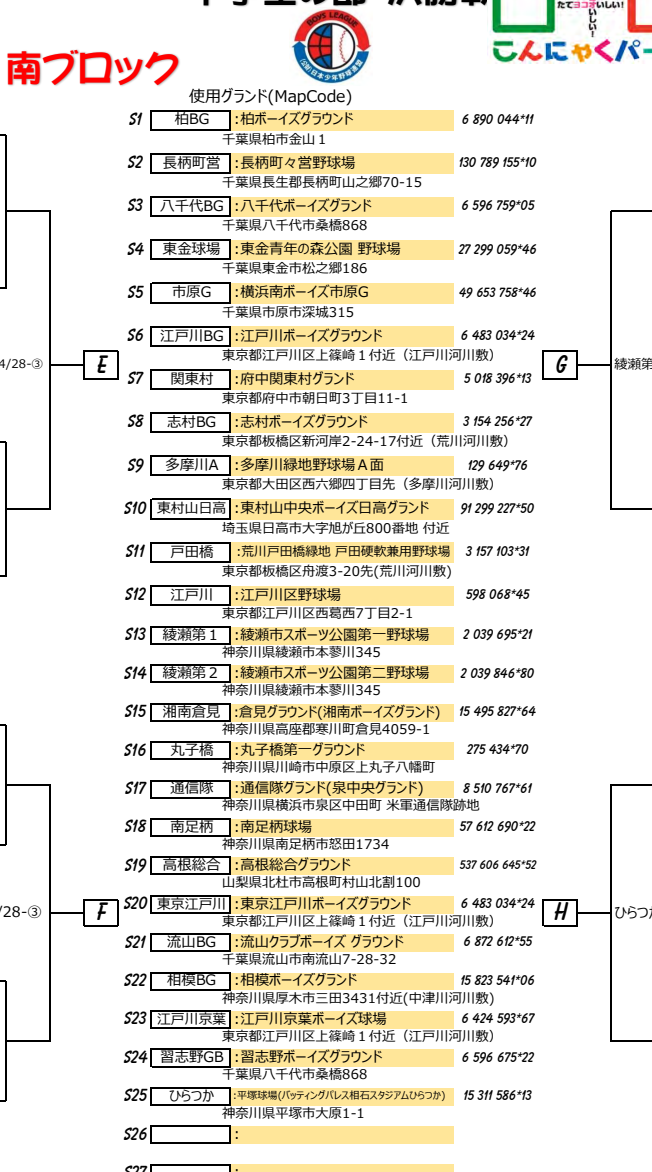

第22回 日本少年野球 関東ボーイズリーグ大会 トーナメント BOYS LEAGUE

小学生の部

抽選会: 2019年3月17日(日) 於 全国町村会館

Table listing participating teams for the elementary school division, including prefectures like Saitama, Kanagawa, and Chiba, and their respective team names and numbers.

中学生の部 決勝トーナメント

南ブロック

成功のカゲに恩人あり

BOYS LEAGUE

Table listing participating teams for the middle school division, including prefectures like Chiba, Kanagawa, and Saitama, and their respective team names and numbers.

Table listing participating teams for the middle school division, including prefectures like Chiba, Kanagawa, and Saitama, and their respective team names and numbers.

Table listing participating teams for the middle school division, including prefectures like Chiba, Kanagawa, and Saitama, and their respective team names and numbers.

Table listing participating teams for the middle school division, including prefectures like Chiba, Kanagawa, and Saitama, and their respective team names and numbers.